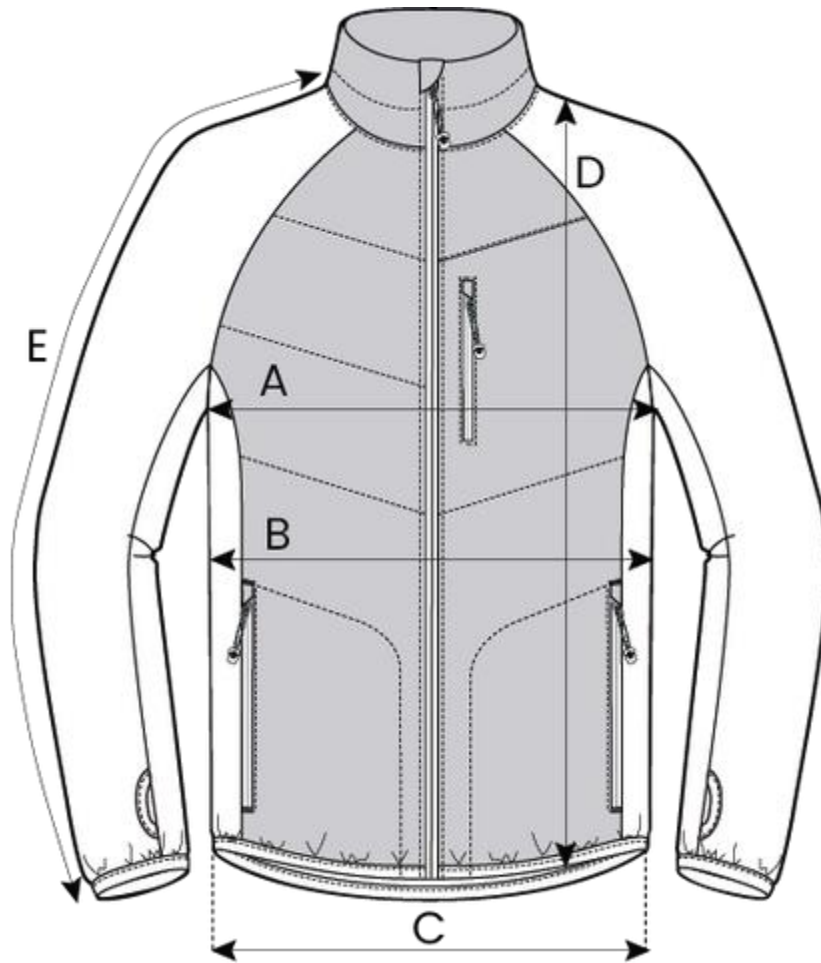

Jacket Men Size Chart

		Small	Medium	Large	X-Large	XX-Large
A	Bust	48	51	54	57	
B	Waist	46	49	52	55	
C	Stuss	43	46	49	52	
D	Length	68	69,5	71	72,5	
E	Sleeve length	83	84,5	86	87,5	